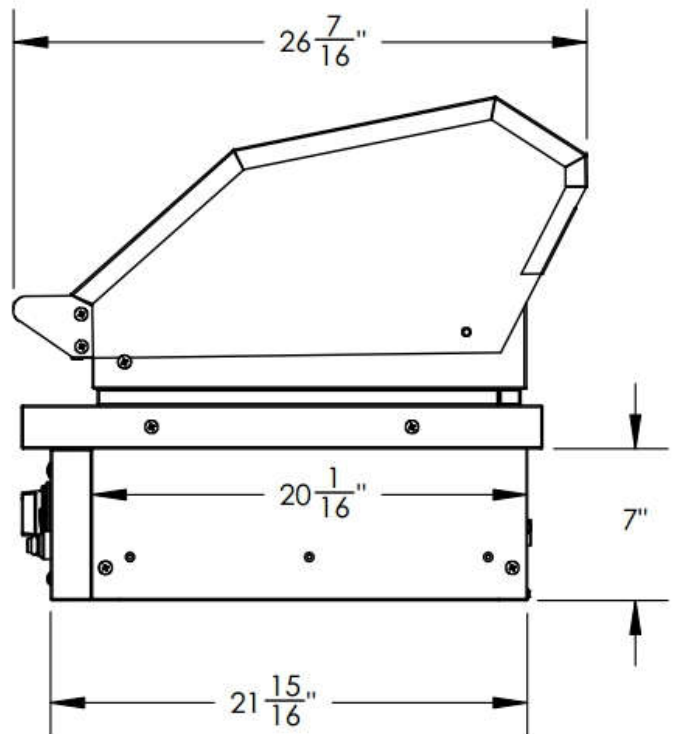

PATIO FR 26" BUILT-IN

TOP VIEW

FRONT VIEW

SIDE VIEW