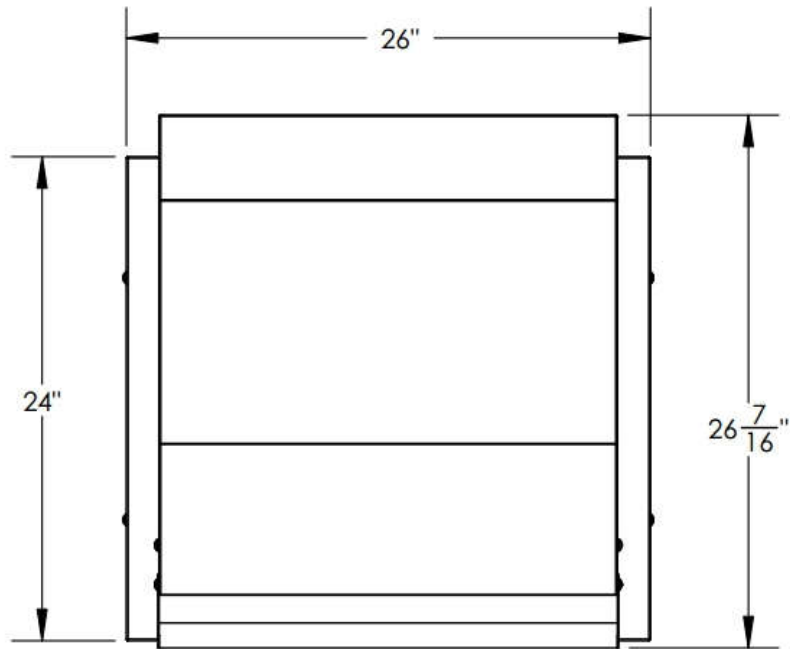

PATIO FR 26" BUILT-IN

TOP VIEW

FRONT VIEW

SIDE VIEW