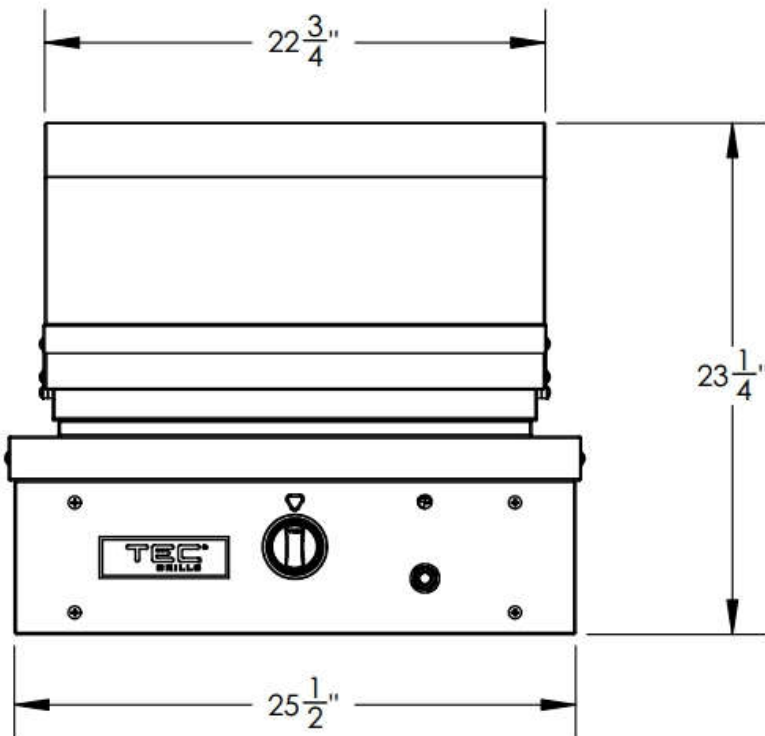

PATIO FR 26" BUILT-IN

TOP VIEW

FRONT VIEW

SIDE VIEW